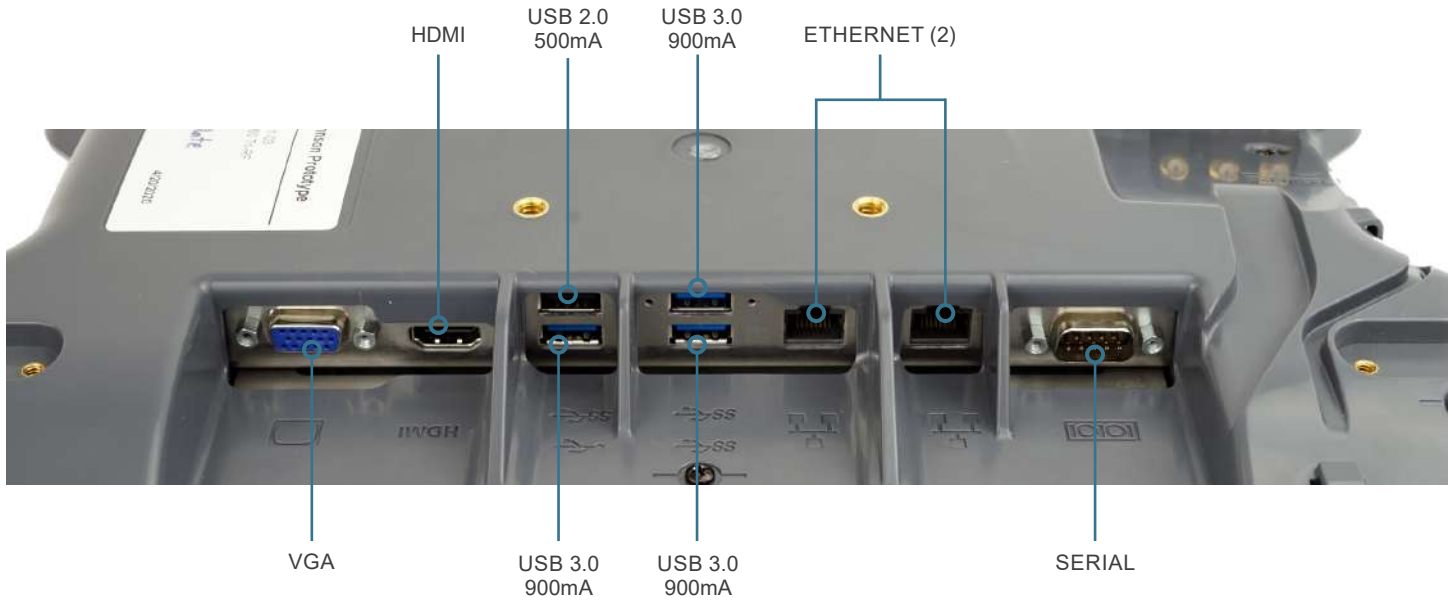

GETAC B360 LAPTOP DOCKING STATION

PRODUCT SELECTION

ITEM NUMBER	DESCRIPTION	USB 3.0	USB 2.0	SERIAL RS232	VGA	HDMI	ETHERNET	ANTENNA PASS-THROUGH	POWER ADAPTER INCLUDED
7160-1431-00	Laptop Docking Station (No RF)	3	3	1	1	1	2	No	No
7160-1431-03	Laptop Docking Station (Tri RF)	3	3	1	1	1	2	Tri-SMA	No
7170-0789-00	KIT: Laptop Docking Station (No RF) + Getac Automotive Power Adapter	3	3	1	1	1	2	No	Yes
7170-0789-03	KIT: Laptop Docking Station (Tri RF) + Getac Automotive Power Adapter	3	3	1	1	1	2	Tri-SMA	Yes
7160-1432-00	Laptop Cradle (No RF)							No	No
7160-1432-03	Laptop Cradle (Tri RF)							Tri-SMA	No
7170-0795-00	KIT: Laptop Cradle (No RF) + Getac Automotive Power Adapter							No	Yes
7170-0795-03	KIT: Getac B360 Laptop Vehicle Cradle (Tri RF) + Getac Automotive Power Adapter							Tri-SMA	Yes
7110-1332	Screen Support for Getac B360 Laptop Docking Station								
7300-0471	Getac Auto Power Adapter