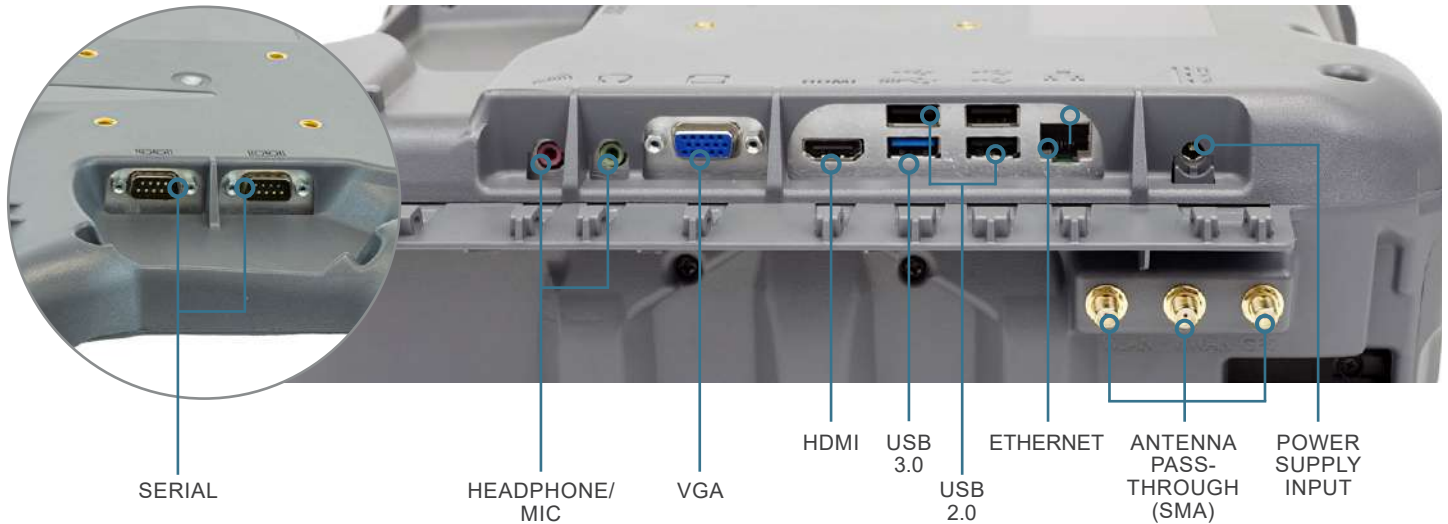

GETAC F110 G6 TABLET DOCKING STATION

PRODUCT SELECTION

GJ PART NUMBER	DESCRIPTION	USB 2.0	USB 3.0	ETHERNET	SERIAL	VGA	HDMI	SPEAKERS/MIC	POWER SUPPLY INCLUDED	ANTENNA RF
7160-1584-00	Docking Station NO RF	3	1	1	2	1	1	1 each	No	None
7160-1584-03	Docking Station TRI RF	3	1	1	2	1	1	1 each	No	Tri-SMA
7160-1642-00	Cradle NO RF (No electronics)								No	None
7160-1642-03	Cradle TRI RF (No electronics)								No	Tri-SMA
7170-0901-10	KIT: Cradle NO RF + Getac 120W Auto Power Adapter with Bare Wire Lead								Yes	None
7170-0901-13	KIT: Cradle TRI RF + Getac 120W Auto Power Adapter with Bare Wire Lead								Yes	Tri-SMA
7170-0901-00	KIT: Cradle NO RF + Getac 120W Auto Power Adapter w/ Cigarette Lighter Connector								Yes	None
7170-0901-03	KIT: Cradle TRI RF + Getac 120W Auto Power Adapter w/ Cigarette Lighter Connector								Yes	Tri-SMA
7170-0902-10	KIT: Docking Station NO RF + Getac 120W Auto Power Adapter with Bare Wire Lead	3	1	1	2	1	1	1 each	Yes	None
7170-0902-13	KIT: Docking Station TRI RF + Getac 120W Auto Power Adapter with Bare Wire Lead	3	1	1	2	1	1	1 each	Yes	Tri-SMA
7170-0902-00	KIT: Docking Station NO RF + Getac 120W Auto Power Adapter w/Cigarette Lighter Connector	3	1	1	2	1	1	1 each	Yes	None
7170-0902-03	KIT: Docking Station TRI RF + Getac 120W Auto Power Adapter w/Cigarette Lighter Connector	3	1	1	2	1	1	1 each	Yes	Tri-SMA