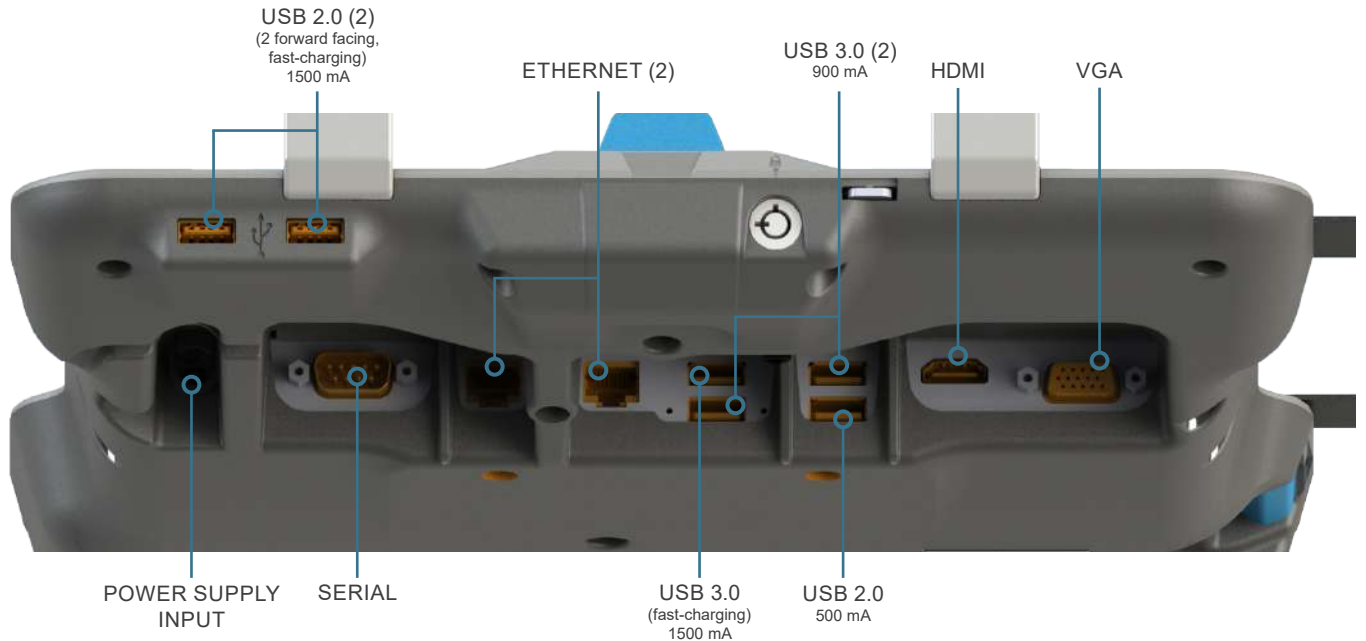

GETAC K120 LAPTOP DOCKING STATION

PRODUCT SELECTION

ITEM NUMBER	DESCRIPTION	USB 2.0	USB 2.0 FAST-CHARGING	USB 3.0	USB 3.0 FAST-CHARGING	ETHERNET	SERIAL	VGA	HDMI	ANTENNA RF	POWER SUPPLY
7160-1083-00	Cradle NO RF (no electronics)									None	No
7160-1083-03	Cradle TRI RF (no electronics)									TRI-SMA	No
7160-1082-00	Docking Station NO RF	1	2	2	1	2	1	1	1	None	No
7160-1082-03	Docking Station TRI RF	1	2	2	1	2	1	1	1	TRI-SMA	No
7170-0693-00	Docking Station NO RF + 120W Auto Power Adapter	1	2	2	1	2	1	1	1	None	Yes
7170-0693-03	Docking Station TRI RF + 120W Auto Power Adapter	1	2	2	1	2	1	1	1	TRI-SMA	Yes